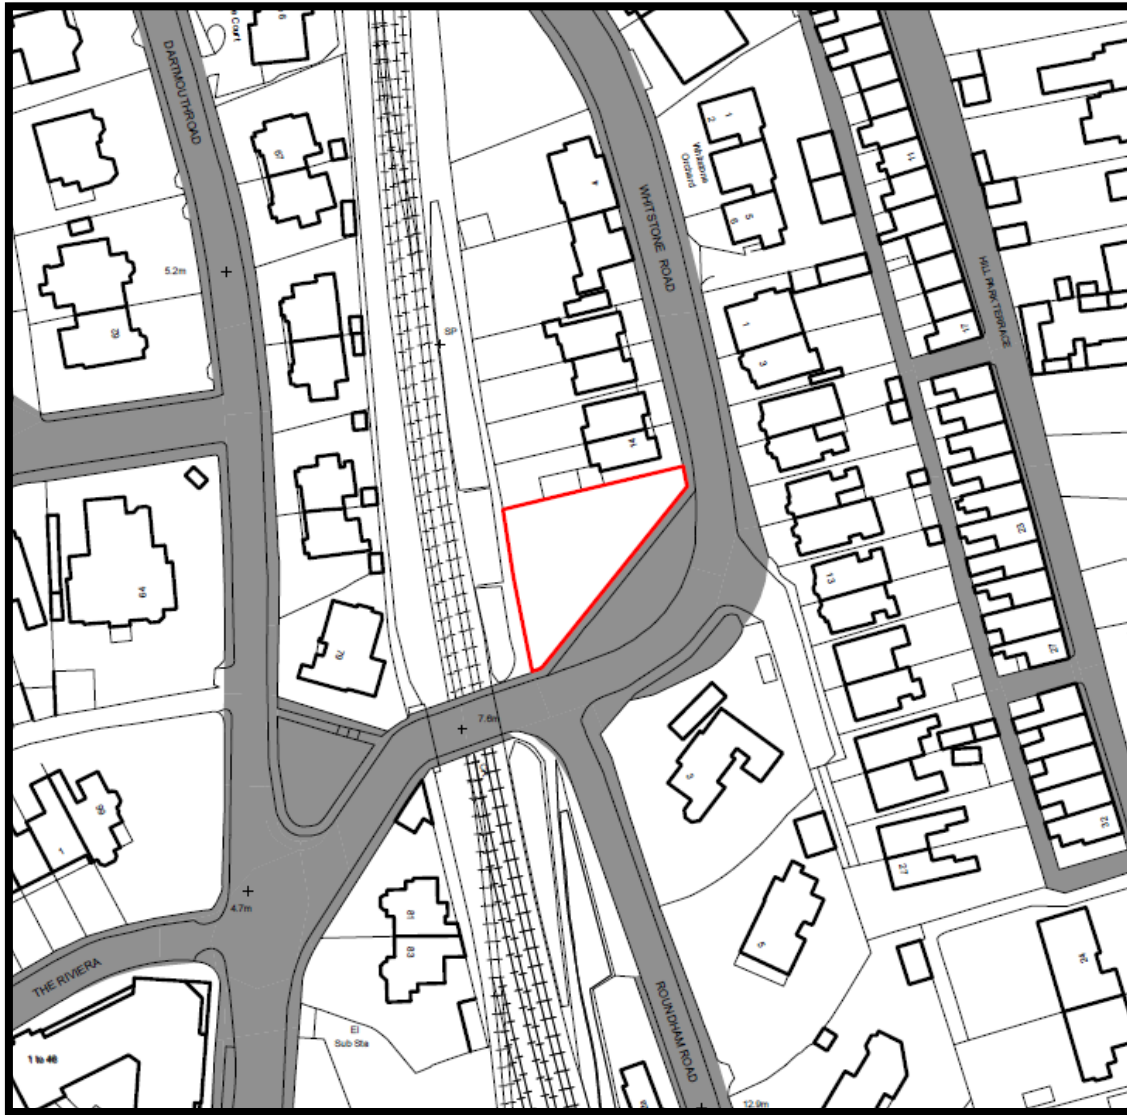

11. DISUSED FORMER ICE HOUSE / STORE, LOWER WOODFIELD ROAD, TORQUAY – INFORMAL TENDER / AUCTION (WELLSWOOD)

12. BROADSANDS REDUNDANT TOILETS – INFORMAL TENDER / AUCTION (CHURSTON WITH GALMPTON)

13. LAND AT SALISBURY AVENUE, HELE – PRIVATE TREATY (BARTON & WATCOMBE)

14. LAND ADJ. 14 WHITSTONE ROAD, PAIGNTON – INFORMAL TENDER (ROUNDHAM WITH HYDE)

15. REDDENHILL ROAD REDUNDANT TOILETS, CARY PARK – AUCTION / PRIVATE TREATY (ST MARYCHURCH)